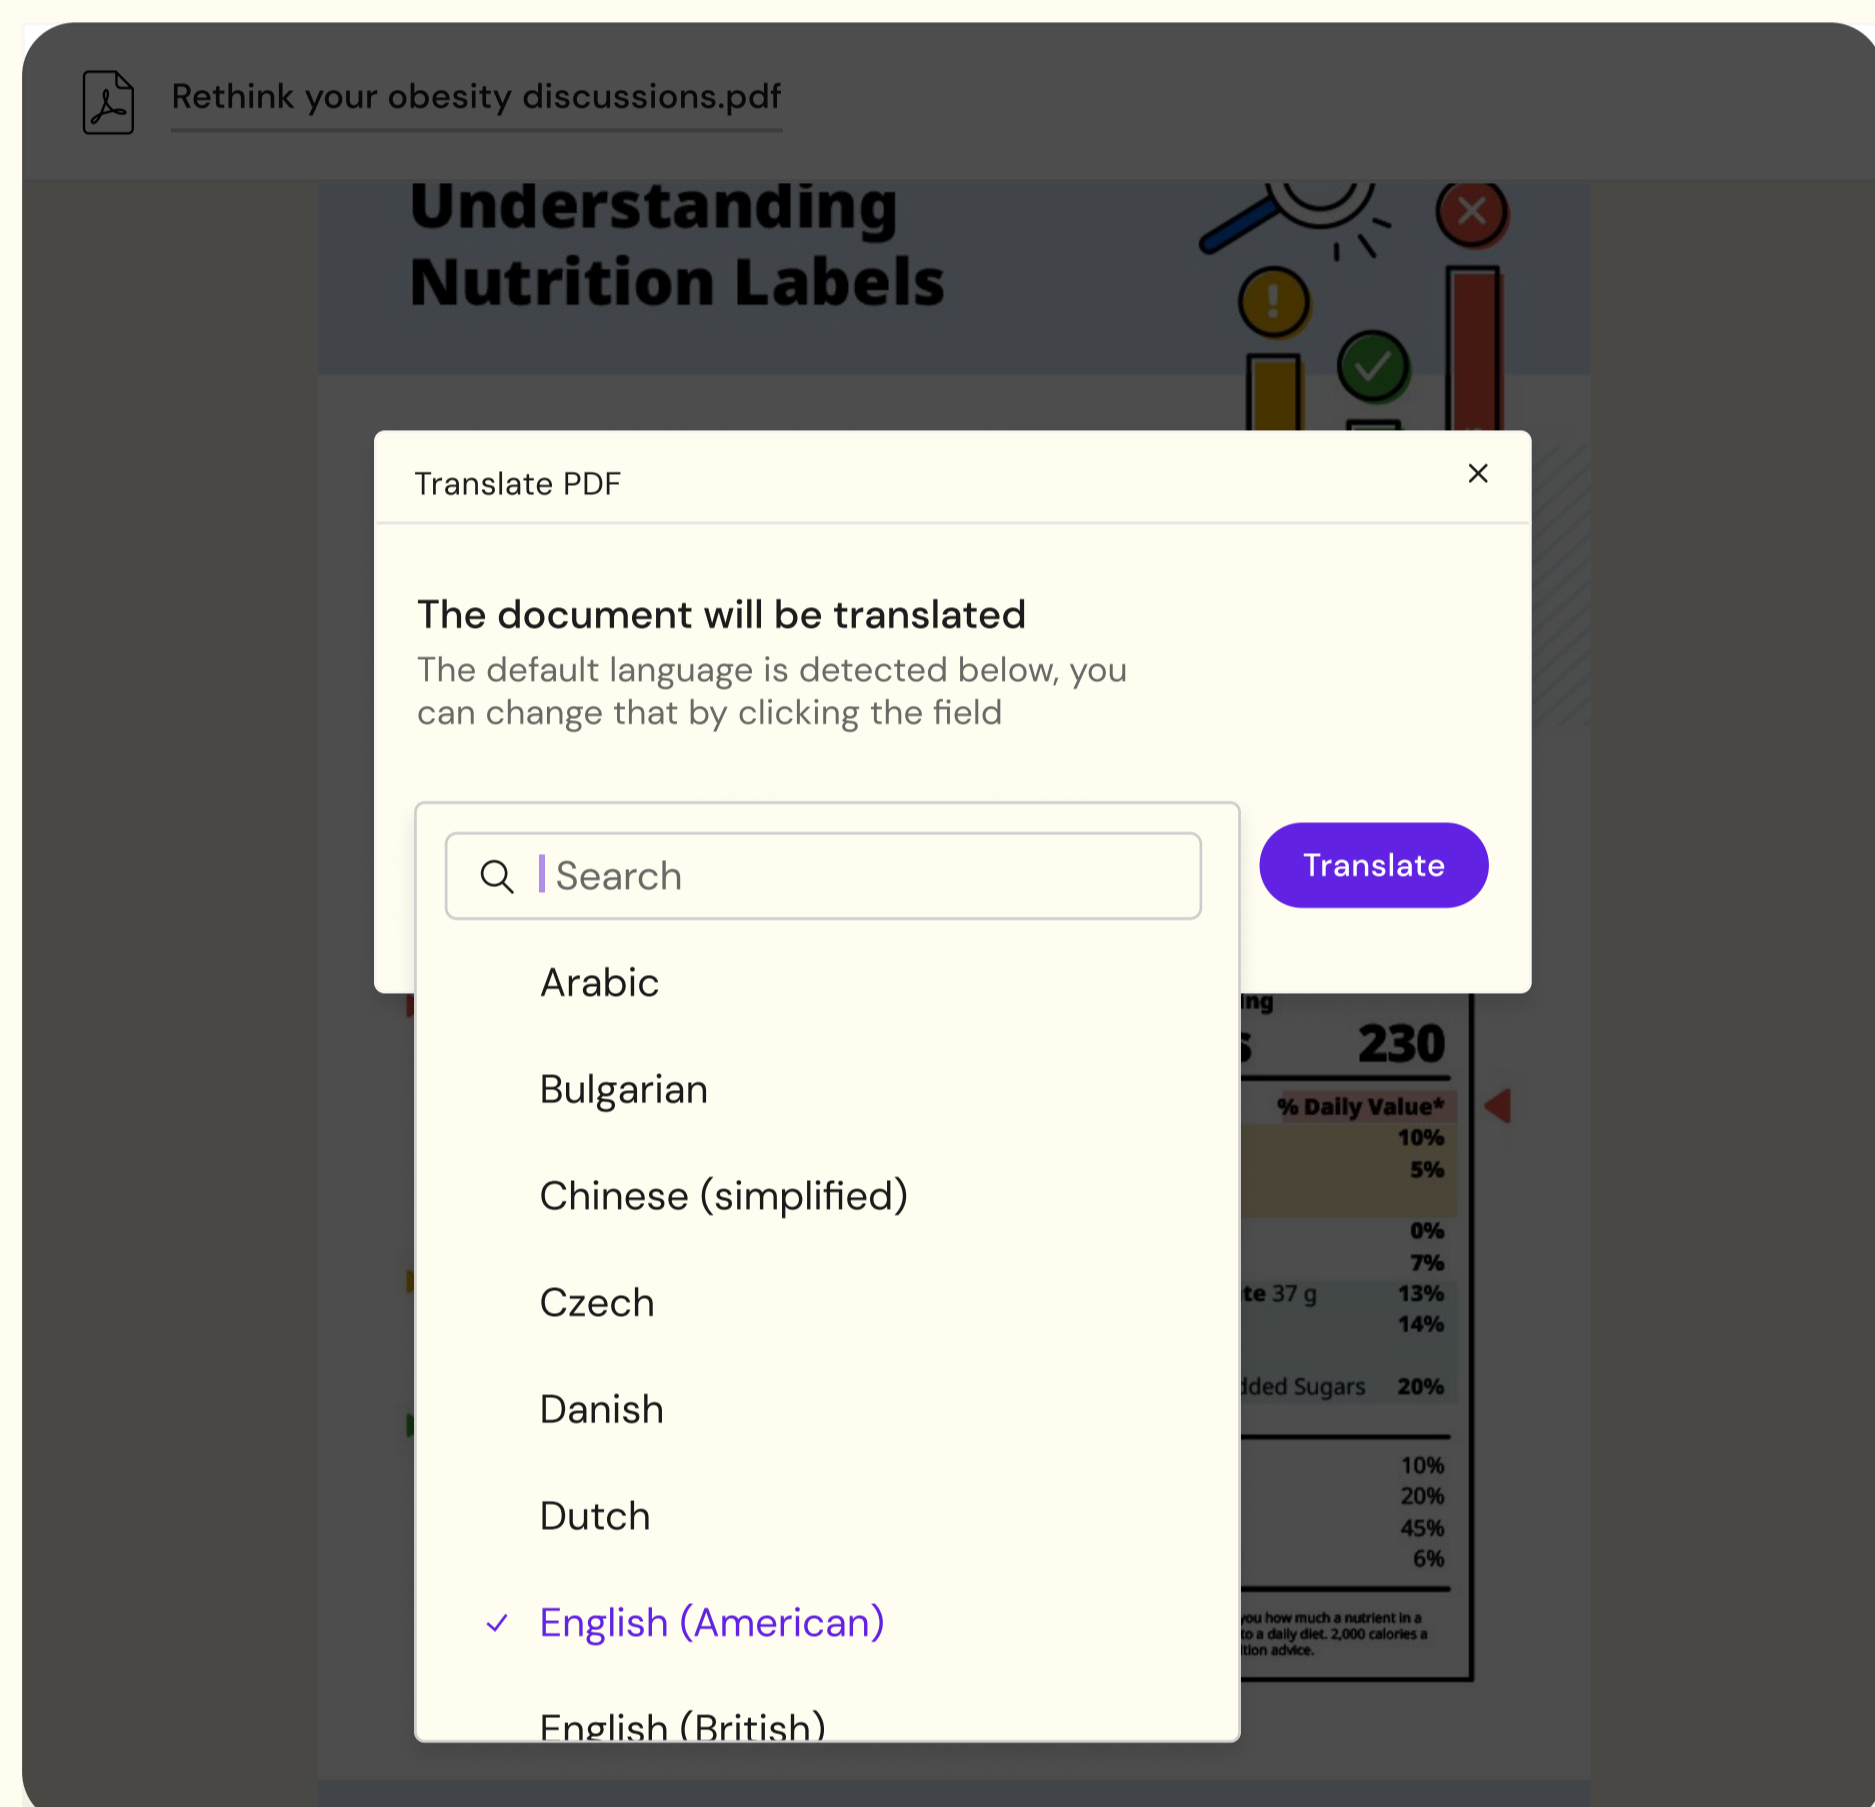

Arcane™

From Anthill

Transforming Omnichannel Content Creation with AI

Discover how Arcane helps you rapidly find, translate, and assemble content, enabling pharma companies to deliver relevant, tailored information with unprecedented speed and flexibility.

Arcane™

Content Assist

Easily find and translate content and modules